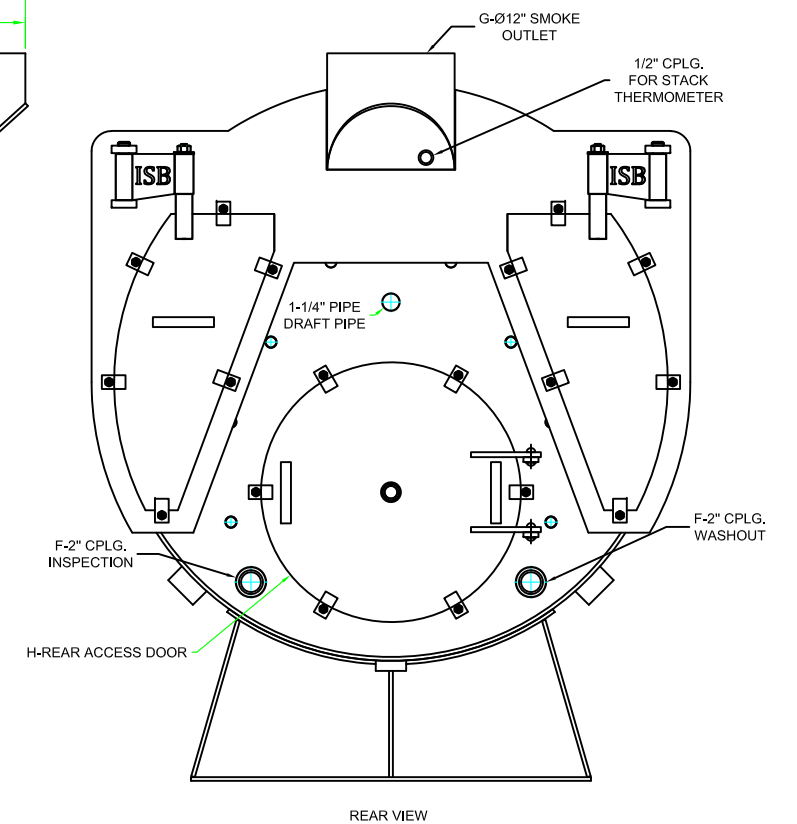

REAR VIEW

DRAWN BY MJA	9/13/2023
CHECK BY THOMAS FRANCUCCO	9/13/2023
QUALITY CONTROL THOMAS FRANCUCCO	9/13/2023

INDUSTRIAL STEAM BOILER CORPORATION
70 LAMBERT AVE, COPIAGUE, NY 11726
Ph: 1-718-665-0888

60 HP 3 PASS (15 PSI STEAM)
FRONT, SIDE, REAR & TOP VIEW

PROJECT	SIZE B	SERIAL NO	DWG NO. ISB3-60SD	REV 0
	SCALE 1:2	SHEET #1