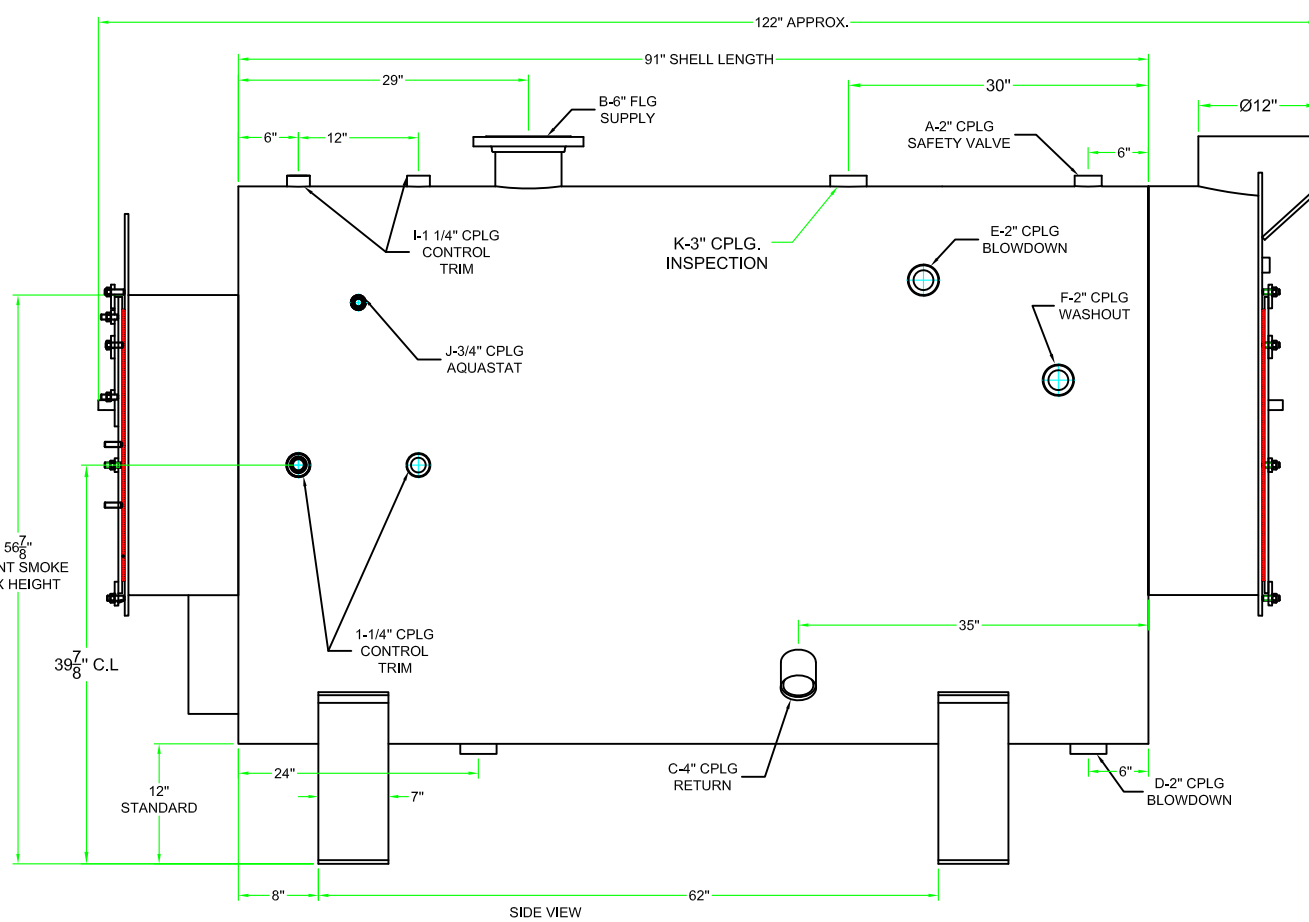

SIDE VIEW

DRAWN BY MJA	9/13/2023
CHECK BY THOMAS FRANCUCCO	9/13/2023
QUALITY CONTROL THOMAS FRANCUCCO	9/13/2023

INDUSTRIAL STEAM BOILER CORPORATION
70 LAMBERT AVE, COPIAGUE, NY 11726
Ph: 1-718-665-0888

60 HP 3 PASS (15 PSI STEAM)
FRONT, SIDE, REAR & TOP VIEW

PROJECT	SIZE B	SERIAL NO	DWG NO. ISB3-60SD	REV 0
	SCALE 1:2	SHEET #1