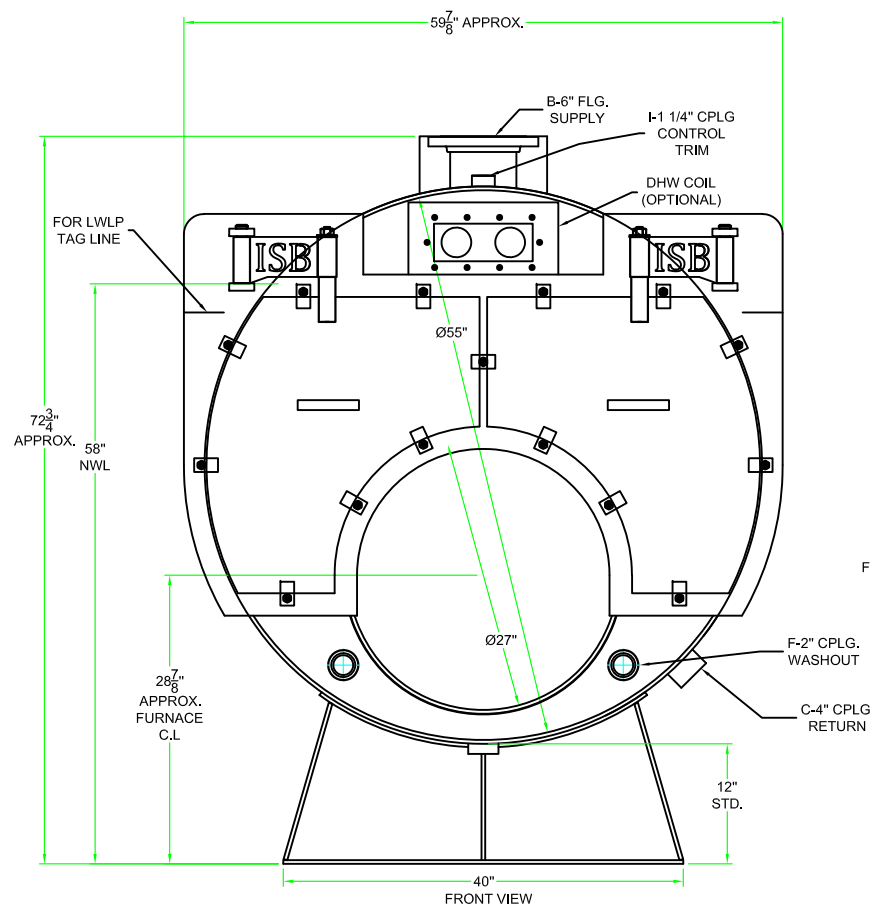

FRONT VIEW

DRAWN BY MJA	9/13/2023
CHECK BY THOMAS FRANCUCCO	9/13/2023
QUALITY CONTROL THOMAS FRANCUCCO	9/13/2023

INDUSTRIAL STEAM BOILER CORPORATION
70 LAMBERT AVE, COPIAGUE, NY 11726
Ph: 1-718-665-0888

60 HP 3 PASS (15 PSI STEAM)
FRONT, SIDE, REAR & TOP VIEW

PROJECT	SIZE B	SERIAL NO	DWG NO. ISB3-60SD	REV 0
	SCALE 1:2	SHEET #1